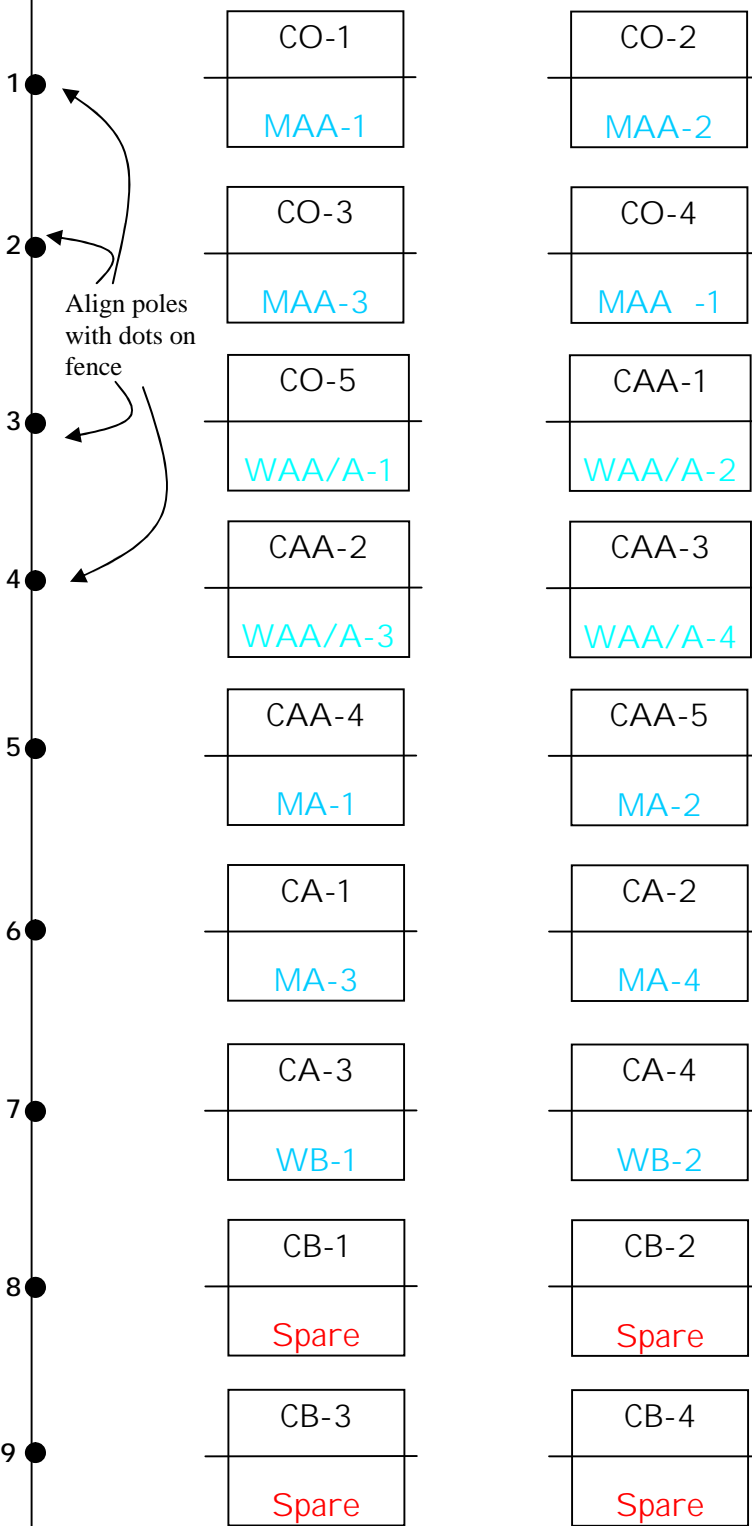

**WEEKS 1 & 2 ONLY**

Bathrooms close @6:00PM

Walk Way

Parking Lot

**WEEKS 3 -7 ONLY**

Bathrooms close @6:00PM

### Walk Way

Parking Lot

**WEEK 8 ONLY**

Bathrooms close @6:00PM

Walk Way

Parking Lot

**WEEK 9 ONLY**

Bathrooms close @6:00PM

Walk Way

# PLAY-OFFS

Parking Lot