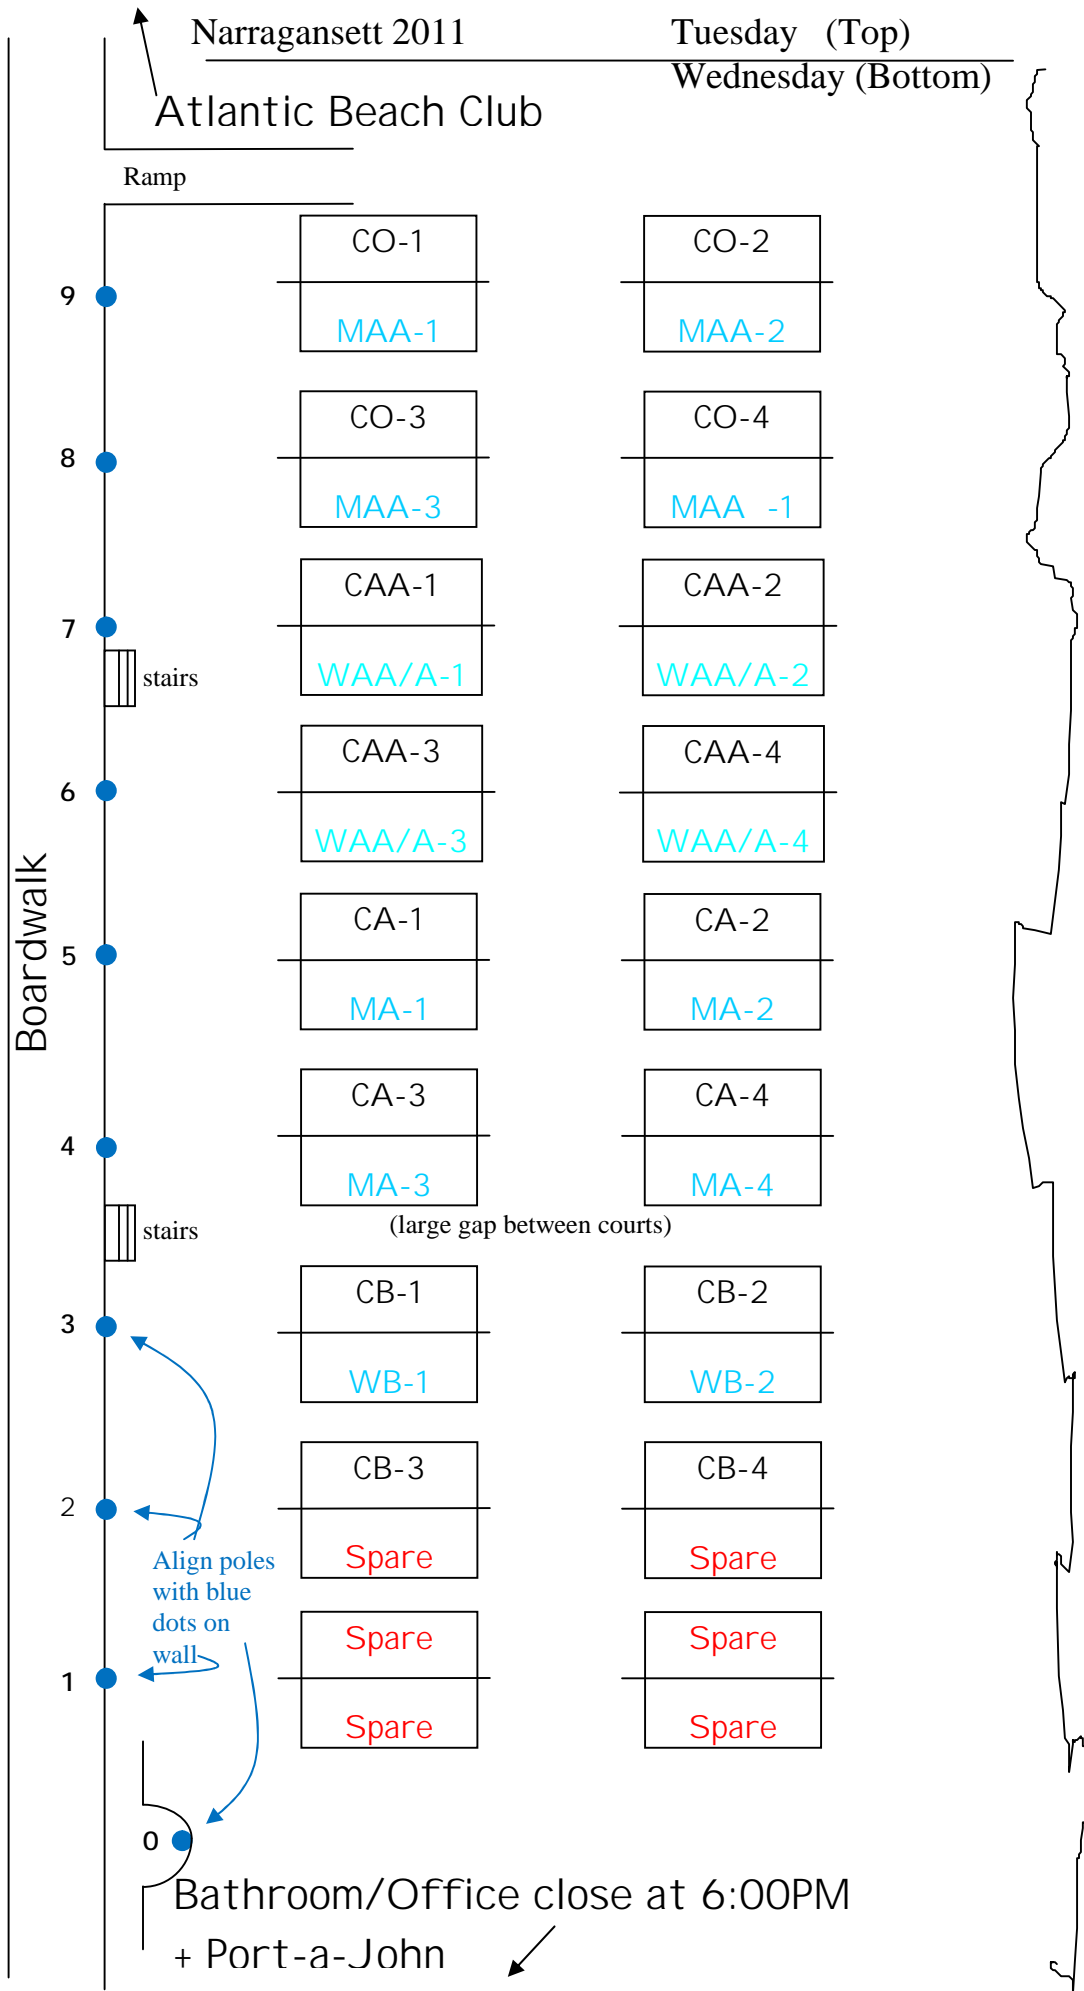

**WEEKS 1 & 2 ONLY**

Bathrooms close @6:00PM

Walk Way

Parking Lot

**WEEKS 3 -7 ONLY**

Bathrooms close @6:00PM

### Walk Way

Parking Lot

**WEEK 8 ONLY**

Bathrooms close @6:00PM

Walk Way

Parking Lot

**WEEK 9 ONLY**

Bathrooms close @6:00PM

Walk Way

# PLAY-OFFS

Parking Lot