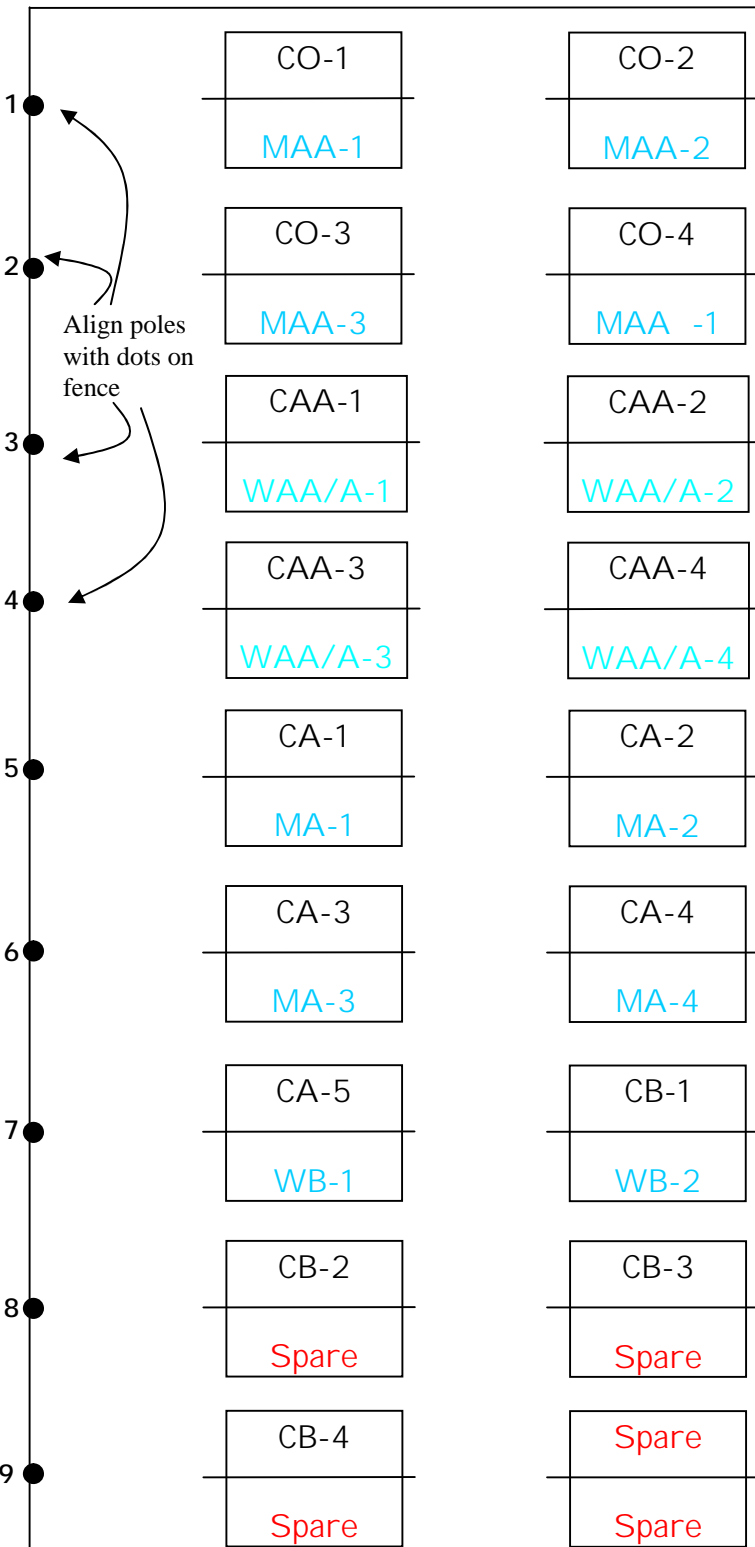

**WEEKS 1 & 2 ONLY**

Bathrooms close @6:00PM

Walk Way

Parking Lot

**WEEKS 3 -7 ONLY**

Bathrooms close @6:00PM

### Walk Way

Parking Lot

**WEEK 8 ONLY**

Bathrooms close @6:00PM

Walk Way

Parking Lot

**WEEK 9 ONLY**

Bathrooms close @6:00PM

Walk Way

# PLAY-OFFS

Parking Lot