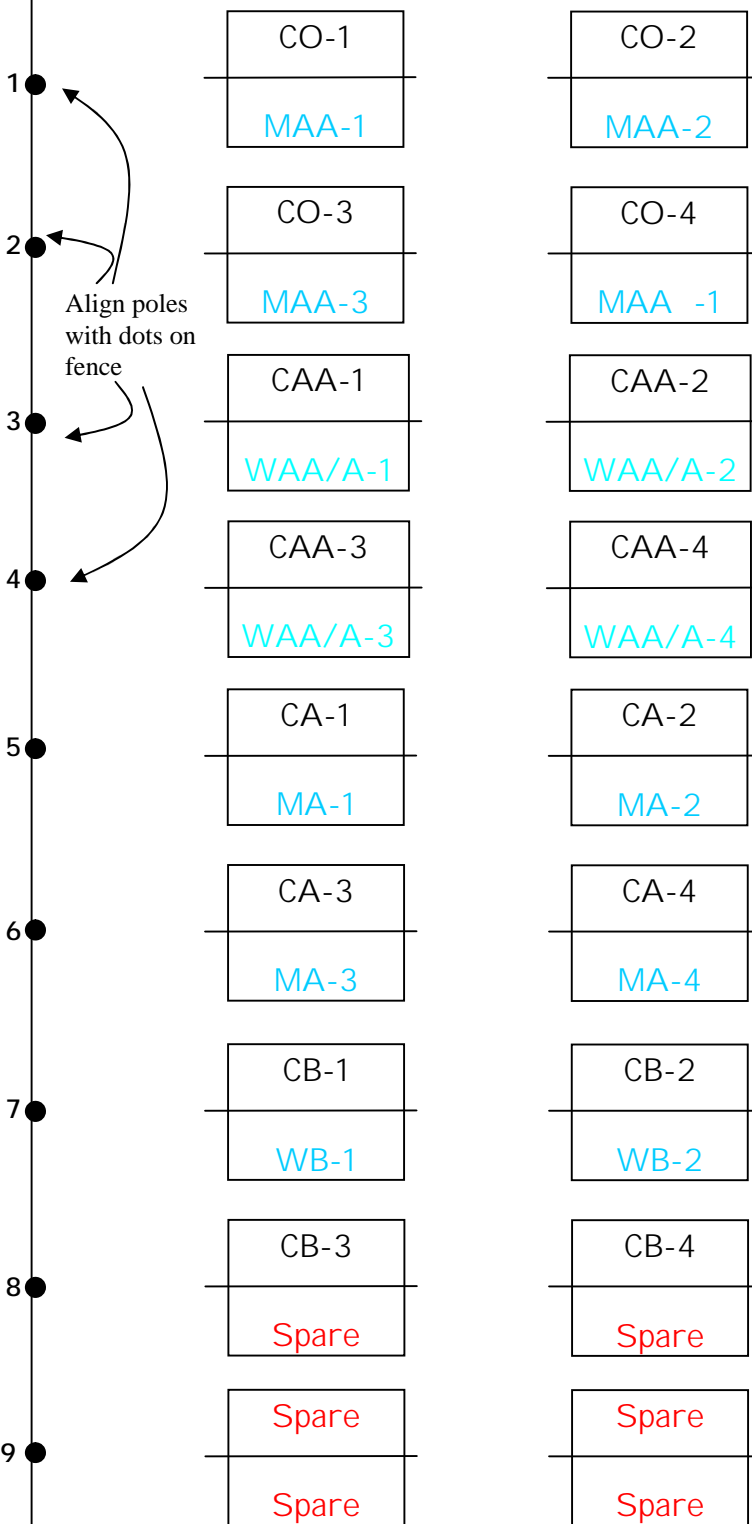

**WEEKS 1 & 2 ONLY**

Bathrooms close @6:00PM

Walk Way

Parking Lot

**WEEKS 3 -7 ONLY**

Bathrooms close @6:00PM

### Walk Way

Parking Lot

**WEEK 8 ONLY**

Bathrooms close @6:00PM

Walk Way

Parking Lot

**WEEK 9 ONLY**

Bathrooms close @6:00PM

Walk Way

# PLAY-OFFS

Parking Lot